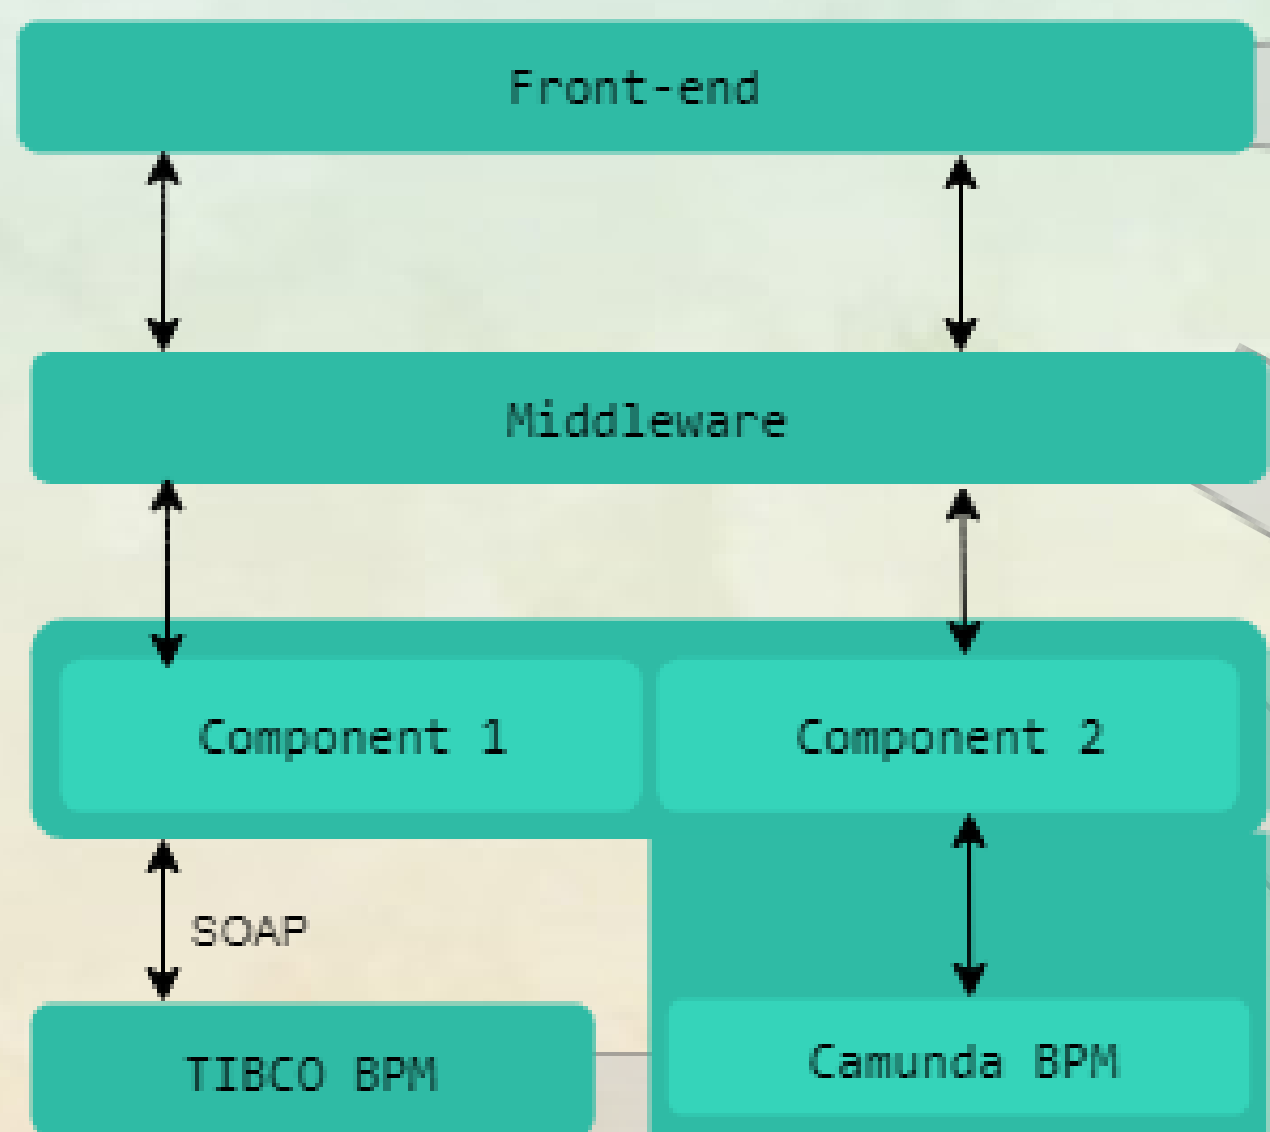

FRONT-END FRAMEWORK FOR BPM ENGINE INTEGRATION

ISEL
INSTITUTO SUPERIOR DE ENGENHARIA DE LISBOA

HTML

Reactunda

TIBCO

spring

spring

TIBCO